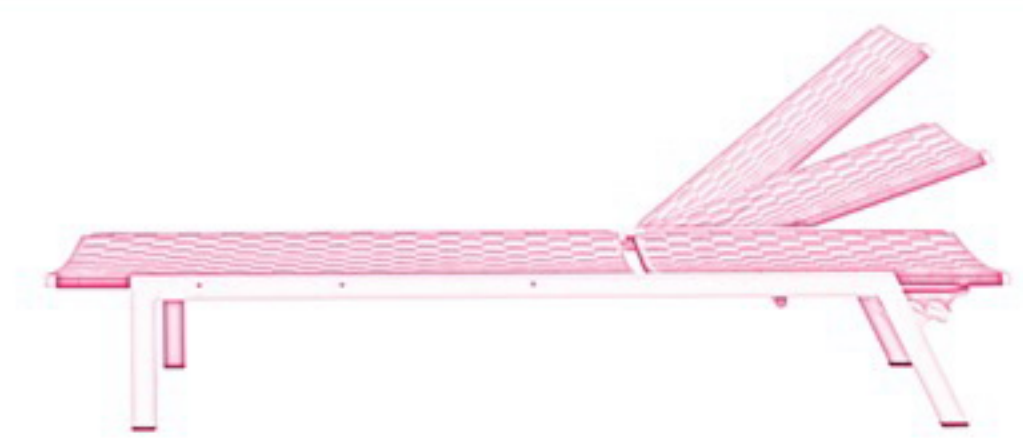

NEW
COLLECTIONS

JINGZHI

EST. 1986

Fabric Tape / Details

Picasso X

Hawaii

Lounge: JZ2017CWL SIZE: 204*70*32cm

Coffee Table: JZ2017CWT SIZE: 45*45*46cm

Hampton

Two Seater: JZ16219CW SIZE: 150*75.5*81cm

JZ2046CWT

JZ16218CW

Single Seater: JZ16218CW
Coffee Table: JZ2046CWT

SIZE: 83*75.5*81cm
SIZE: 100*53*45cm

Akita

JINGZHI ALUMINIUM FURNITURE

Vincent X

Spaghetti

La Corne

Chair: JZ17011CW SIZE: 56*56*85cm

Coffee Table: JZ27011CWT SIZE: 45*45*45cm

Chair / Details

Peace Egg

Syn-Teak Table Top/ Details

Glass Table Top/ Details

Vincent X

Chair:JZ26212CA **SIZE:56*62.5*93.5cm**

Table:JZ011TS200*100SG **SIZE:200*100*78cm**

JZ011TS150*80SG **SIZE:150*80*78cm**

JZ011TS120*80SG **SIZE:120*80*78cm**

JZ011TS80SG **SIZE:80*80*78cm**