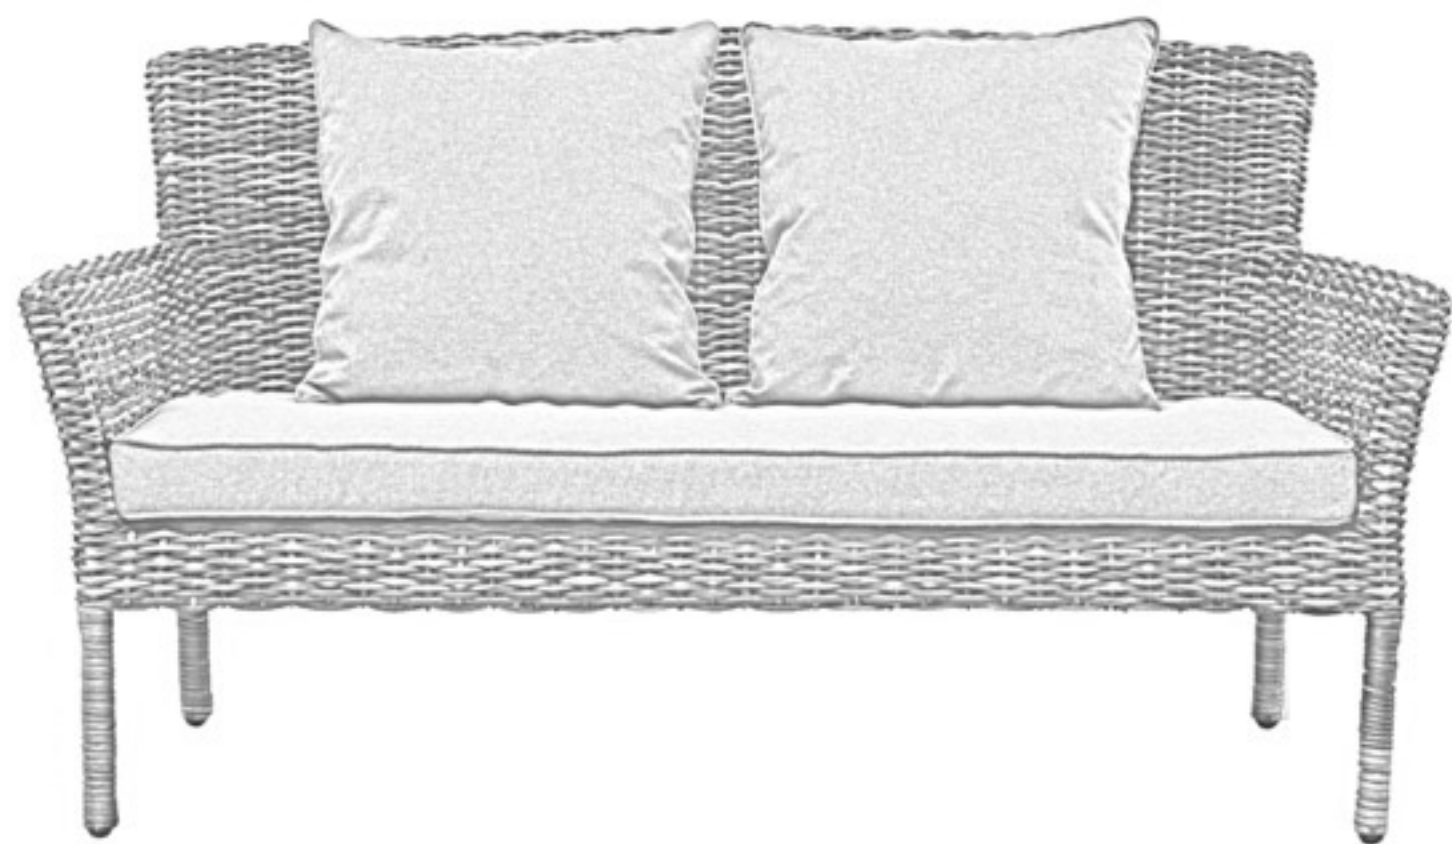

NEW
COLLECTIONS

JINGZHI

EST. 1986

Fabric Tape / Details

Picasso X

Hawaii

Lounge: JZ2017CWL SIZE: 204*70*32cm

Coffee Table: JZ2017CWT SIZE: 45*45*46cm

Hampton

Two Seater: JZ16219CW SIZE: 150*75.5*81cm

JZ2046CWT

JZ16218CW

Single Seater: JZ16218CW
Coffee Table: JZ2046CWT

SIZE: 83*75.5*81cm
SIZE: 100*53*45cm

Akita

JINGZHI ALUMINIUM FURNITURE

Vincent X

Spaghetti

La Corne

Chair: JZ17011CW SIZE: 56*56*85cm

Coffee Table: JZ27011CWT SIZE: 45*45*45cm

Chair / Details

Peace Egg

Syn-Teak Table Top/ Details

Glass Table Top/ Details

Vincent X

Chair:JZ26212CA **SIZE:56*62.5*93.5cm**

Table:JZ011TS200*100SG **SIZE:200*100*78cm**

JZ011TS150*80SG **SIZE:150*80*78cm**

JZ011TS120*80SG **SIZE:120*80*78cm**

JZ011TS80SG **SIZE:80*80*78cm**