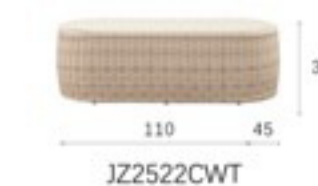

Hampton

Two Seater: JZ16219CW SIZE: 150*75.5*81cm

JZ2046CWT

JZ16218CW

Single Seater: JZ16218CW
Coffee Table: JZ2046CWT

SIZE: 83*75.5*81cm
SIZE: 100*53*45cm

Akita

JINGZHI ALUMINIUM FURNITURE

Vincent X

Spaghetti

La Corne

Chair: JZ17011CW SIZE: 56*56*85cm

Coffee Table: JZ27011CWT SIZE: 45*45*45cm

Chair / Details

Peace Egg

Syn-Teak Table Top/ Details

Hampton

Chair:JZ17023CW **SIZE:63*63.5*87.5cm**

Table:JZ011TS200P-DW **SIZE:202*102*79cm**

JZ011TS102P-DW **SIZE:102*102*79cm**

JZ011TS150P-DW **SIZE:150*102*79cm**

JINGZHI ALUMINIUM FURNITURE

www.jing-zhi.com.cn

Glass Table Top/ Details

Vincent X

Chair:JZ26212CA **SIZE:56*62.5*93.5cm**

Table:JZ011TS200*100SG **SIZE:200*100*78cm**

JZ011TS150*80SG **SIZE:150*80*78cm**

JZ011TS120*80SG **SIZE:120*80*78cm**

JZ011TS80SG **SIZE:80*80*78cm**